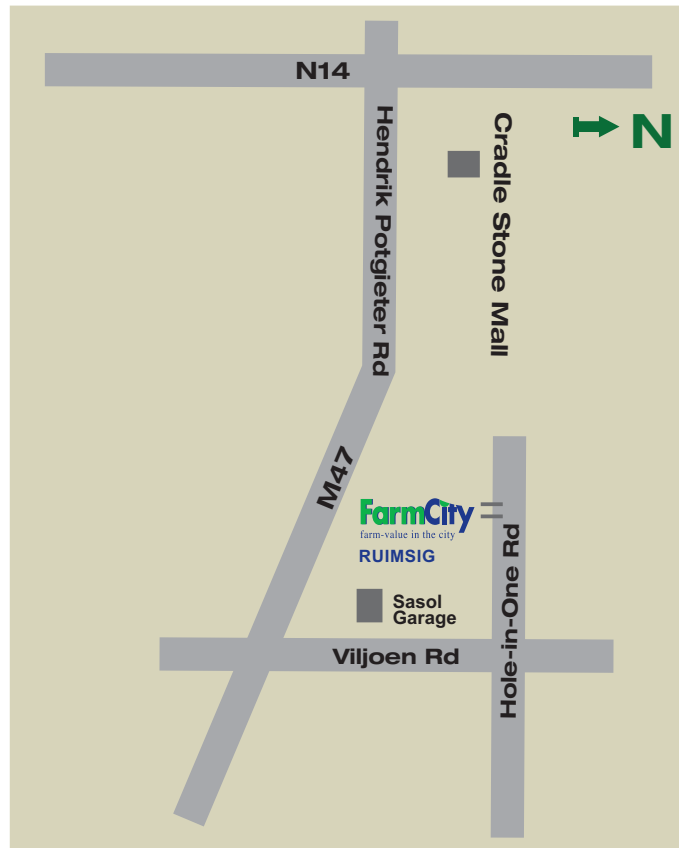

JOHN DEERE ONLY

FarmCity Atterbury

Address: Corner Olympus Rd & Atterbury Rd, Pretoria East, Pretoria, 0081

Hours: Monday: 8am - 5pm
 Tuesday: 8am - 5pm
 Wednesday: 8am - 5pm
 Thursday: 8am - 5pm
 Friday: 8am - 5pm
 Saturday: 8am - 4pm
 Sunday: 9am - 2pm
 Public Holiday: 9am - 2pm

Phone: 012 991 7090

JOHN DEERE ONLY

FarmCity Ruimsig

Address: Hendrik Potgieter Rd & Viljoen Rd, Ruimsig, Roodepoort, 1732

Hours: Monday: 8am - 5pm
 Tuesday: 8am - 5pm
 Wednesday: 8am - 5pm
 Thursday: 8am - 5pm
 Friday: 8am - 5pm
 Saturday: 8am - 4pm
 Sunday: 9am - 2pm
 Public Holiday: 9am - 2pm

Phone: 011 662 1471

JOHN DEERE ONLY

John Deere Clearance Outlet

Address: 48 Pomona Rd, Pomona, Kempton Park, 1619

Hours: Monday: 7am - 5pm
 Tuesday: 7am - 5pm
 Wednesday: 7am - 5pm
 Thursday: 7am - 5pm
 Friday: 7am - 5pm
 Saturday: 8:30am - 1pm
 Sunday: Closed