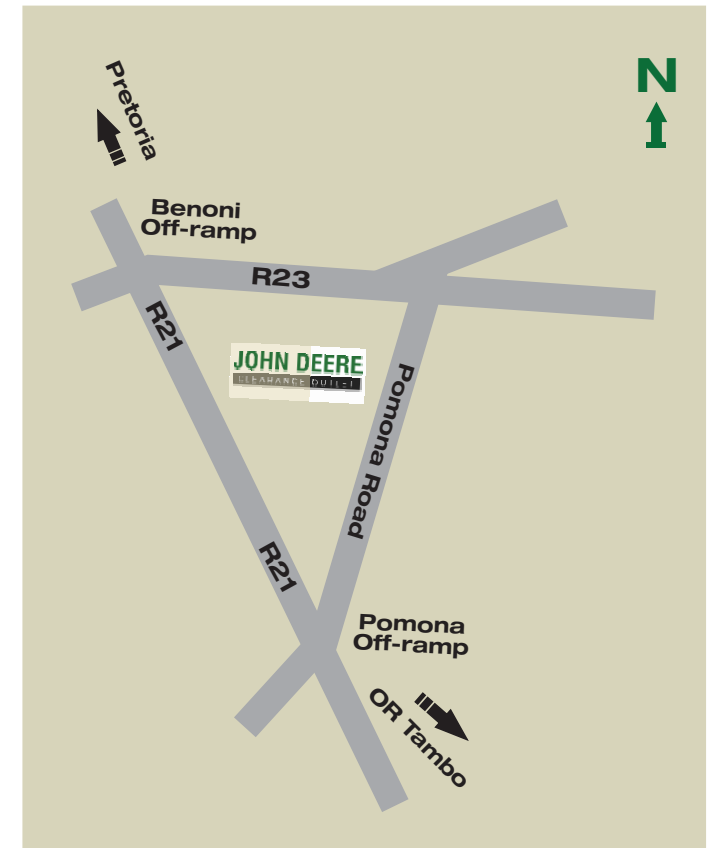

JOHN DEERE ONLY

FarmCity Atterbury

Address: Corner Olympus Rd & Atterbury Rd, Pretoria East, Pretoria, 0081

Hours: Monday: 8am - 5pm
 Tuesday: 8am - 5pm
 Wednesday: 8am - 5pm
 Thursday: 8am - 5pm
 Friday: 8am - 5pm
 Saturday: 8am - 4pm
 Sunday: 9am - 2pm
 Public Holiday: 9am - 2pm

Phone: 012 991 7090

JOHN DEERE ONLY

FarmCity Ruimsig

Address: Hendrik Potgieter Rd & Viljoen Rd, Ruimsig, Roodepoort, 1732

Hours: Monday: 8am - 5pm
 Tuesday: 8am - 5pm
 Wednesday: 8am - 5pm
 Thursday: 8am - 5pm
 Friday: 8am - 5pm
 Saturday: 8am - 4pm
 Sunday: 9am - 2pm
 Public Holiday: 9am - 2pm

Phone: 011 662 1471

JOHN DEERE ONLY

John Deere Clearance Outlet

Address: 48 Pomona Rd, Pomona, Kempton Park, 1619

Hours: Monday: 7am - 5pm
 Tuesday: 7am - 5pm
 Wednesday: 7am - 5pm
 Thursday: 7am - 5pm
 Friday: 7am - 5pm
 Saturday: 8:30am - 1pm
 Sunday: Closed